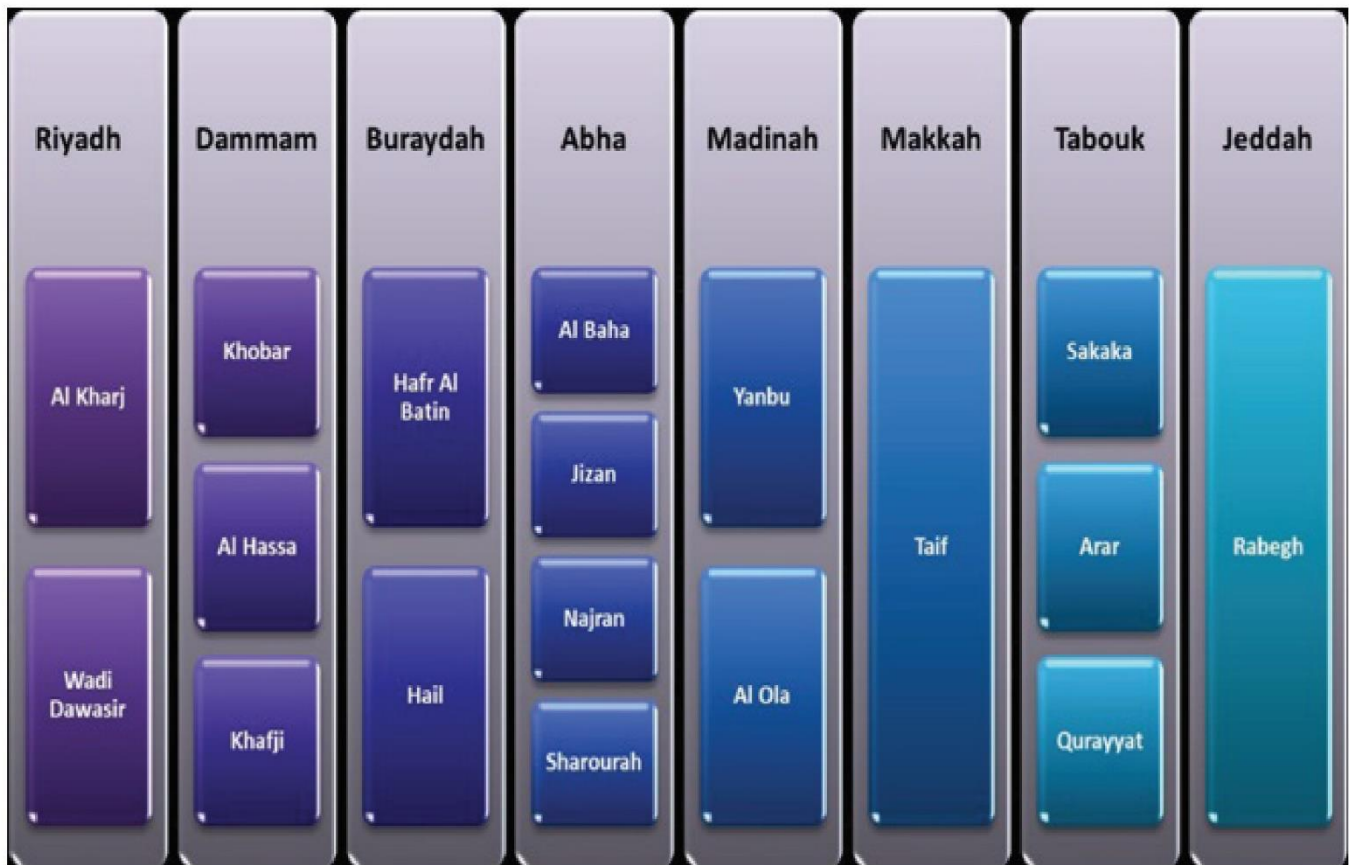

Skyband Support Centers

Our managed connectivity services are provided by very well trained support teams and telecom engineers who are experts in:

- Installation and commissioning
- Corrective maintenance
- Site survey and feasibility for installation
- Site preparation and troubleshooting
- First Level Maintenance
- Integration and spare parts replacements
- SLA for all cities in the Kingdom