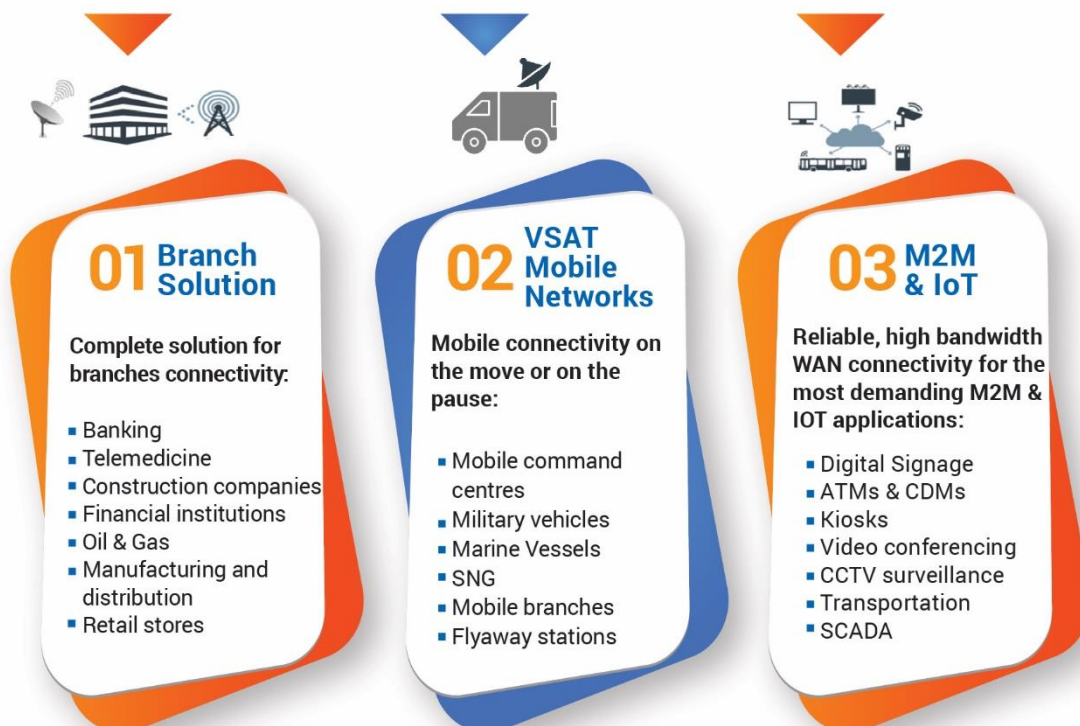

## 4G LTE Services

LTE services provided through 3 GSM operators for all industry segments in the Kingdom. These operators are redundant for each other through Skyband 4G cloud services.

## VSAT+ Services

**VSAT+** service is a combination of VSAT and 4G as a hybrid solution, multiple broadband links connected to a **LOAD-BALANCING / AGGREGATION** router. Customers using VSAT+ ensures high availability.

## FLM Services

First Level Maintenance is designed to check on the status of communication elements at any location, like: Modems, Routers and Switches. Reporting and fixing the status of Communication elements based on SLA.