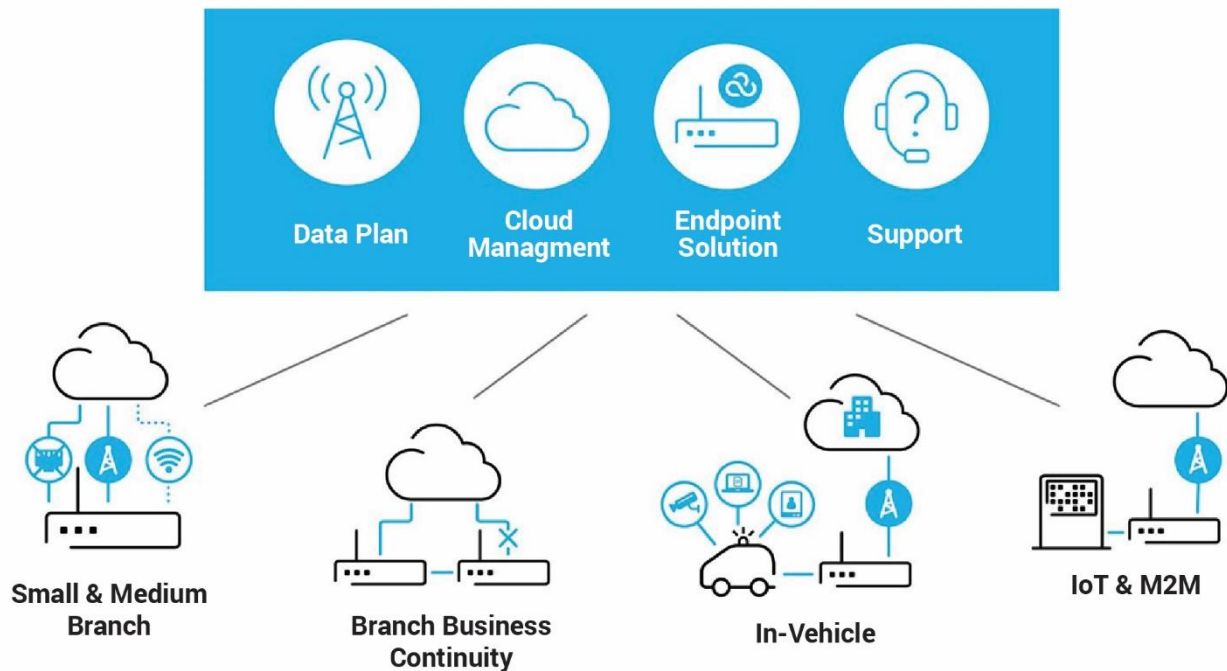

Skyband VSAT & 4G LTE Managed Services

Fully Managed Network Solutions Using VSAT& 4G LTE

Skyband offers banking customers VSAT as primary or backup connectivity for their ATMs/Branches. Skyband extend its services to provide the First Level Maintenance to all components of the site in addition to 4G LTE connectivity for CCTV or for High availability.

SD-WAN Solutions

All-in-one VSAT / 4G LTE network solutions which feature centralized management, cloud-controlled security and Software-Defined Networking capabilities.

End-to-End Support

- Staging & deployment
- Coordination with operators
- Comprehensive 24/7 support